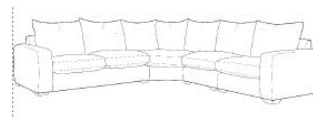

Arms: A contemporary, chunky arm, upholstered with foam.

Back: Hand tensioned elastic webbing covered with foam.

Seat: Full zig-zag sprung platform for added flexibility.

Seat Cushions: High quality fibre seats in cambric cases for superior comfort. Foam upgrade available.

Back Cushions: High quality fibre in cambric cases.

Feet: Sits on glides.

Fibre seat cushions as standard. Foam upgrade offered as optional extra.

SCATTER CUSHIONS

If you would like to add these, please speak to a member of staff to discuss your options. Please note, these are optional extras.

Pieces Available / Dimensions

Large Corner Sofa
W 327cm
D 327cm
H 97cm

Small Corner LHF/
RHF
W 327cm
D 246cm
H 97cm

Large Sofa (Split)
W 260cm
D 107cm
H 97cm
SH 47cm

Small Sofa
W 216cm
D 107cm
H 97cm

Snuggler
W 150cm
D 107cm
H 97cm

Large Stool
W 91cm
D 91cm
H 39cm

ALL ITEMS ON GLIDES

HAND CRAFTED WITH PRIDE IN THE UK

All Dimensions are in cm and are approximate. Actual sizes may vary