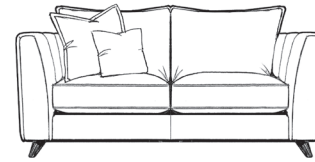

RHF Open End Chaise (with Loafer stool)

H 94 W 287 D 178 (243) SH 51

Left hand facing also available

3 Corner 1

H 94 W 287 D 207 SH 51

1 Corner 3 also available

3 Corner 3

H 94 W 287 D 287 SH 51

4 Seater Split Sofa

H 94 W 254 D 102 SH 51

3 Seater Sofa

H 94 W 215 D 102 SH 51

2 Seater Sofa

H 94 W 194 D 102 SH 51

Snuggler

H 94 W 152 D 102 SH 51