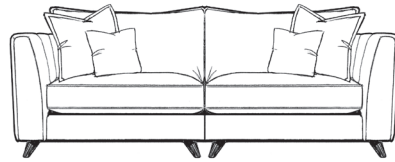

RHF Open End Chaise (with Loafer stool)

H 94 W 287 D 178 (243) SH 51

Left hand facing also available

3 Corner 1

H 94 W 287 D 207 SH 51

1 Corner 3 also available

3 Corner 3

H 94 W 287 D 287 SH 51

4 Seater Split Sofa

H 94 W 254 D 102 SH 51

3 Seater Sofa

H 94 W 215 D 102 SH 51

2 Seater Sofa

H 94 W 194 D 102 SH 51

Snuggler

H 94 W 152 D 102 SH 51