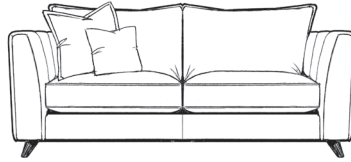

RHF Open End Chaise (with Loafer stool)

H 94 W 287 D 178 (243) SH 51

Left hand facing also available

3 Corner 1

H 94 W 287 D 207 SH 51

1 Corner 3 also available

3 Corner 3

H 94 W 287 D 287 SH 51

4 Seater Split Sofa

H 94 W 254 D 102 SH 51

3 Seater Sofa

H 94 W 215 D 102 SH 51

2 Seater Sofa

H 94 W 194 D 102 SH 51

Snuggler

H 94 W 152 D 102 SH 51