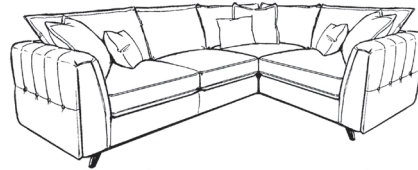

RHF Open End Chaise (with Loafer stool)

H 94 W 287 D 178 (243) SH 51

Left hand facing also available

3 Corner 1

H 94 W 287 D 207 SH 51

1 Corner 3 also available

3 Corner 3

H 94 W 287 D 287 SH 51

4 Seater Split Sofa

H 94 W 254 D 102 SH 51

3 Seater Sofa

H 94 W 215 D 102 SH 51

2 Seater Sofa

H 94 W 194 D 102 SH 51

Snuggler

H 94 W 152 D 102 SH 51