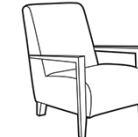

Accent Chair available in Light Oak and Walnut arm finishes. Large Selection of fabrics to choose from.

Pieces available / Dimensions

Grand sofa
H 930mm
W 2240mm
D 980mm

3 seater sofa
H 930mm
W 2010mm
D 980mm

2 seater sofa
H 930mm
W 1800mm
D 980mm

Snuggler
H 930mm
W 1360mm
D 980mm

Chair
H 960mm
W 950mm
D 960mm

Accent Chair
H 900mm
W 700mm
D 900mm

Swivel Chair
H 970mm
W 640mm
D 860mm

Legged Ottoman
H 400mm
W 1000mm
D 570mm