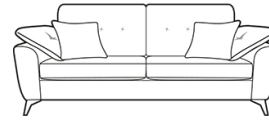

Accent Chair, Grand Sofa & Snuggler

Grand Sofa & Accent Chair

Swivel Chair & Grand Sofa

2 Seater Sofa

Armcaps will help you protect your furniture from wear and tear and are available as an optional accessory

Accent Chair available in Light Oak and Walnut arm finishes. Large Selection of fabrics to choose from.

Pieces available / Dimensions

Grand sofa
H 930mm
W 2240mm
D 980mm

3 seater sofa
H 930mm
W 2010mm
D 980mm