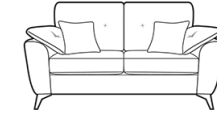

Accent Chair available in Light Oak and Walnut arm finishes. Large Selection of fabrics to choose from.

Pieces available / Dimensions

Grand sofa
H 930mm
W 2240mm
D 980mm

3 seater sofa
H 930mm
W 2010mm
D 980mm

2 seater sofa
H 930mm
W 1800mm
D 980mm

Snuggler
H 930mm
W 1360mm
D 980mm

Chair
H 960mm
W 950mm
D 960mm

Accent Chair
H 900mm
W 700mm
D 900mm

Swivel Chair
H 970mm
W 640mm
D 860mm

Legged Ottoman
H 400mm
W 1000mm
D 570mm