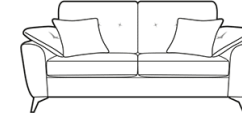

Accent Chair, Grand Sofa & Snuggler

Grand Sofa & Accent Chair

Swivel Chair & Grand Sofa

2 Seater Sofa

Armcaps will help you protect your furniture from wear and tear and are available as an optional accessory

Accent Chair available in Light Oak and Walnut arm finishes. Large Selection of fabrics to choose from.

Pieces available / Dimensions

Grand sofa
H 930mm
W 2240mm
D 980mm

3 seater sofa
H 930mm
W 2010mm
D 980mm