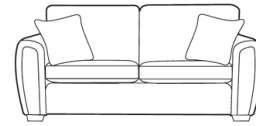

Leg Options

Light

Dark

Chrome

Pieces Available / Dimensions

Grand Sofa
H 990mm
W 2240mm
D 980mm

3 Seater Sofa
H 990mm
W 1970mm
D 980mm

2 Seater Sofa
H 990mm
W 1770mm
D 980mm

Snuggler
H 990mm
W 1360mm
D 980mm

Chair
H 990mm
W 960mm
D 950mm

Accent Chair
H 910mm
W 790mm
D 940mm

Swivel Chair
H 1000mm
W 840mm
D 930mm

Legged Ottoman
H 420mm
W 990mm
D 580mm

Storage Stool
H 410mm
W 640mm
D 580mm