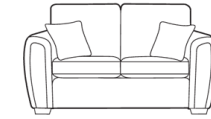

Leg Options

Light

Dark

Chrome

Pieces Available / Dimensions

Grand Sofa
H 990mm
W 2240mm
D 980mm

3 Seater Sofa
H 990mm
W 1970mm
D 980mm

2 Seater Sofa
H 990mm
W 1770mm
D 980mm

Snuggler
H 990mm
W 1360mm
D 980mm

Chair
H 990mm
W 960mm
D 950mm

Accent Chair
H 910mm
W 790mm
D 940mm

Swivel Chair
H 1000mm
W 840mm
D 930mm

Legged Ottoman
H 420mm
W 990mm
D 580mm

Storage Stool
H 410mm
W 640mm
D 580mm