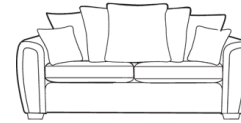

Leg Options

Light

Dark

Chrome

Pieces Available / Dimensions

Grand Sofa
H 990mm
W 2240mm
D 980mm

3 Seater Sofa
H 990mm
W 1970mm
D 980mm

2 Seater Sofa
H 990mm
W 1770mm
D 980mm

Snuggler
H 990mm
W 1360mm
D 980mm

Chair
H 990mm
W 960mm
D 950mm

Accent Chair
H 910mm
W 790mm
D 940mm

Swivel Chair
H 1000mm
W 840mm
D 930mm

Legged Ottoman
H 420mm
W 990mm
D 580mm

Storage Stool
H 410mm
W 640mm
D 580mm