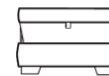

Leg Options

Light

Dark

Chrome

Pieces Available / Dimensions

Grand Sofa
H 990mm
W 2240mm
D 980mm

3 Seater Sofa
H 990mm
W 1970mm
D 980mm

2 Seater Sofa
H 990mm
W 1770mm
D 980mm

Snuggler
H 990mm
W 1360mm
D 980mm

Chair
H 990mm
W 960mm
D 950mm

Accent Chair
H 910mm
W 790mm
D 940mm

Swivel Chair
H 1000mm
W 840mm
D 930mm

Legged Ottoman
H 420mm
W 990mm
D 580mm

Storage Stool
H 410mm
W 640mm
D 580mm