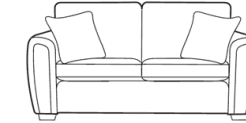

Leg Options

Light

Dark

Chrome

Pieces Available / Dimensions

Grand Sofa
H 990mm
W 2240mm
D 980mm

3 Seater Sofa
H 990mm
W 1970mm
D 980mm

2 Seater Sofa
H 990mm
W 1770mm
D 980mm

Snuggler
H 990mm
W 1360mm
D 980mm

Chair
H 990mm
W 960mm
D 950mm

Accent Chair
H 910mm
W 790mm
D 940mm

Swivel Chair
H 1000mm
W 840mm
D 930mm

Legged Ottoman
H 420mm
W 990mm
D 580mm

Storage Stool
H 410mm
W 640mm
D 580mm