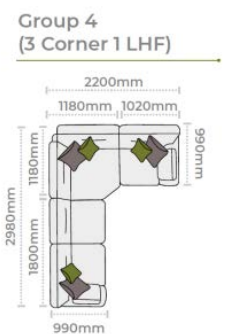

Armcaps will help you protect your furniture from wear and tear and are available as an optional accessory

Storage Stool, Legged Ottoman and Footstool

Pieces available / Dimensions

Grand Sofa
H 970mm
W 2300mm
D 990mm

3 Seater Sofa
H 970mm
W 2070mm
D 990mm

2 Seater Sofa
H 970mm
W 1860mm
D 990mm

Snuggler
H 970mm
W 1420mm
D 990mm

Chair
H 970mm
W 1060mm
D 940mm

Accent Chair
H 870mm
W 740mm
D 840mm

Legged Ottoman
H 400mm
W 1000mm
D 570mm

Storage Stool
H 410mm
W 640mm
D 580mm

Footstool
H 380mm
W 640mm
D 580mm

Feet and leg options

Sofa's, Snuggler & Chair

Antique Ash Grey Ash

Ottoman

Antique Ash Grey Ash

Accent Chair