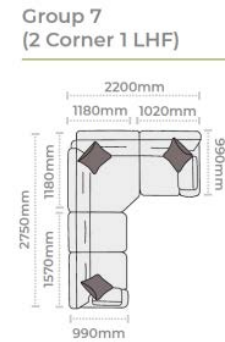

Armcaps will help you protect your furniture from wear and tear and are available as an optional accessory

Storage Stool, Legged Ottoman and Footstool

Pieces available / Dimensions

Grand Sofa
H 970mm
W 2300mm
D 990mm

3 Seater Sofa
H 970mm
W 2070mm
D 990mm

2 Seater Sofa
H 970mm
W 1860mm
D 990mm

Snuggler
H 970mm
W 1420mm
D 990mm

Chair
H 970mm
W 1060mm
D 940mm

Accent Chair
H 870mm
W 740mm
D 840mm

Legged Ottoman
H 400mm
W 1000mm
D 570mm

Storage Stool
H 410mm
W 640mm
D 580mm

Footstool
H 380mm
W 640mm
D 580mm

Feet and leg options

Sofa's, Snuggler & Chair

Antique Ash Grey Ash

Ottoman

Antique Ash Grey Ash

Accent Chair