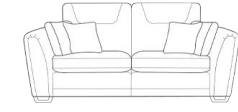

CORNER GROUPS

Aalto

Upholstery Range

A collection of modern Corner and Standard sofas. Our long-awaited corner sofa features beautiful hand finished 'see-through' feet. Made from solid ash, the feet follow the lines of the gently curved arms, each forming an elegant 'U bend' at the base of the sofa. The Accent chair (Hugo) continues the theme. The exposed Ash show-wood flows around the outside of the arm forming the legs of the chair, a salute to the work of the famous Scandinavian architect.

Armcaps will help you protect your furniture from wear and tear and are available as an optional accessory

Storage Stool, Legged Ottoman and Footstool

Pieces available / Dimensions

Grand Sofa
H 970mm
W 2300mm
D 990mm

3 Seater Sofa
H 970mm
W 2070mm
D 990mm

2 Seater Sofa
H 970mm
W 1860mm
D 990mm

Snuggler
H 970mm
W 1420mm
D 990mm

Chair
H 970mm
W 1060mm
D 940mm

Accent Chair
H 870mm
W 740mm
D 840mm

Legged Ottoman
H 400mm
W 1000mm
D 570mm