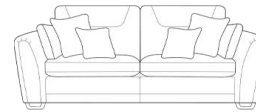

CORNER GROUPS

Aalto

Upholstery Range

A collection of modern Corner and Standard sofas. Our long-awaited corner sofa features beautiful hand finished 'see-through' feet. Made from solid ash, the feet follow the lines of the gently curved arms, each forming an elegant 'U bend' at the base of the sofa. The Accent chair (Hugo) continues the theme. The exposed Ash show-wood flows around the outside of the arm forming the legs of the chair, a salute to the work of the famous Scandinavian architect.

Armcaps will help you protect your furniture from wear and tear and are available as an optional accessory

Storage Stool, Legged Ottoman and Footstool

Pieces available / Dimensions

Grand Sofa
H 970mm
W 2300mm
D 990mm

3 Seater Sofa
H 970mm
W 2070mm
D 990mm

2 Seater Sofa
H 970mm
W 1860mm
D 990mm

Snuggler
H 970mm
W 1420mm
D 990mm

Chair
H 970mm
W 1060mm
D 940mm

Accent Chair
H 870mm
W 740mm
D 840mm

Legged Ottoman
H 400mm
W 1000mm
D 570mm