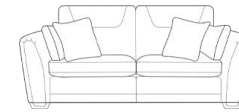

CORNER GROUPS

Aalto

Upholstery Range

A collection of modern Corner and Standard sofas. Our long-awaited corner sofa features beautiful hand finished 'see-through' feet. Made from solid ash, the feet follow the lines of the gently curved arms, each forming an elegant 'U bend' at the base of the sofa. The Accent chair (Hugo) continues the theme. The exposed Ash show-wood flows around the outside of the arm forming the legs of the chair, a salute to the work of the famous Scandinavian architect.

Armcaps will help you protect your furniture from wear and tear and are available as an optional accessory

Storage Stool, Legged Ottoman and Footstool

Pieces available / Dimensions

Grand Sofa
H 970mm
W 2300mm
D 990mm

3 Seater Sofa
H 970mm
W 2070mm
D 990mm

2 Seater Sofa
H 970mm
W 1860mm
D 990mm

Snuggler
H 970mm
W 1420mm
D 990mm

Chair
H 970mm
W 1060mm
D 940mm

Accent Chair
H 870mm
W 740mm
D 840mm

Legged Ottoman
H 400mm
W 1000mm
D 570mm