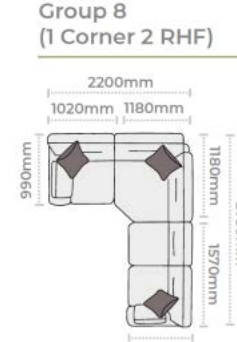

Armcaps will help you protect your furniture from wear and tear and are available as an optional accessory

Storage Stool, Legged Ottoman and Footstool

Pieces available / Dimensions

Grand Sofa
H 970mm
W 2300mm
D 990mm

3 Seater Sofa
H 970mm
W 2070mm
D 990mm

2 Seater Sofa
H 970mm
W 1860mm
D 990mm

Snuggler
H 970mm
W 1420mm
D 990mm

Chair
H 970mm
W 1060mm
D 940mm

Accent Chair
H 870mm
W 740mm
D 840mm

Legged Ottoman
H 400mm
W 1000mm
D 570mm

Storage Stool
H 410mm
W 640mm
D 580mm

Footstool
H 380mm
W 640mm
D 580mm

Feet and leg options

Sofa's, Snuggler & Chair

Antique Ash Grey Ash

Ottoman

Antique Ash Grey Ash

Accent Chair