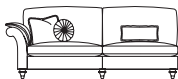

GRAND 4 SEATER SPLIT SOFA
100H x 270W x 110D cm
Includes 2 large scatters with ruche,
2 pinwheel scatters, 1 lumbar cushion
with ruche

LARGE 3 SEATER SOFA
100H x 245W x 110D cm
Includes 2 large scatters with
ruche & 2 pinwheel scatter
cushions

MEDIUM 2 SEATER SOFA
100H x 206W x 110D cm
Includes 2 large scatters with ruche
& 2 pinwheel scatter cushions

READING CHAIR
100H x 162W x 110D cm
Includes 1 large scatter with ruche
& 1 pinwheel scatter cushion

LHF LARGE END UNIT
(RHF Available)
100H x 238W x 110D cm
Includes 1 large scatter with ruche,
1 pinwheel scatter & 1 lumbar
cushion with ruche

LHF SMALL END UNIT
(RHF Available)
100H x 135W x 110D cm
Includes 1 large scatter with
ruche & 1 pinwheel scatter cushion